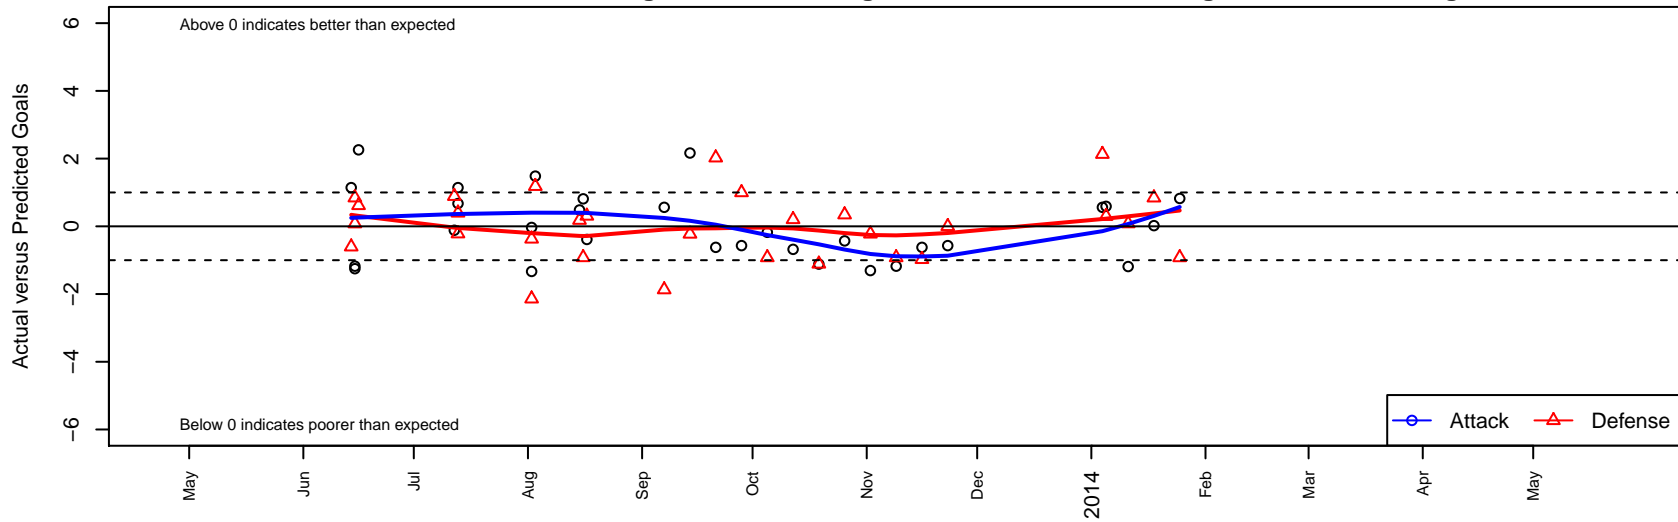

## Seattle United Shoreline Blue G99

Seattle United Regional  
 Seattle, WA  
 G99 total strength=881  
 attack=1.46 defense=1.21  
 fall league = NPSL G14D1  
 alt names used:

SEATTLE UNITED G99 SHORELINE BLUE ()  
 Seattle United Shoreline Blue  
 Seattle United Shoreline G99 Blue  
 Seattle United SL Blue [G99]  
 Seattle Utd Shoreline G99 Blue  
 Seattle United Shoreline G99 [Blue]  
 2013 Seattle United Shoreline G99 Blue

Venues played:  
 Shoreline Classic GU14  
 Seattle Cup GU14  
 Marysville Strawberry Classic GU14 Group 2  
 Bigfoot Silver 1 U14  
 NPSL G14D1  
 Founders Cup G99

**Seattle United Shoreline Blue G99**  
 Dots are actual minus expected GF (blue circles) and GA (red triangles).  
 Blue line is smoothed change in attack strength. Red is smoothed change in defense strength.